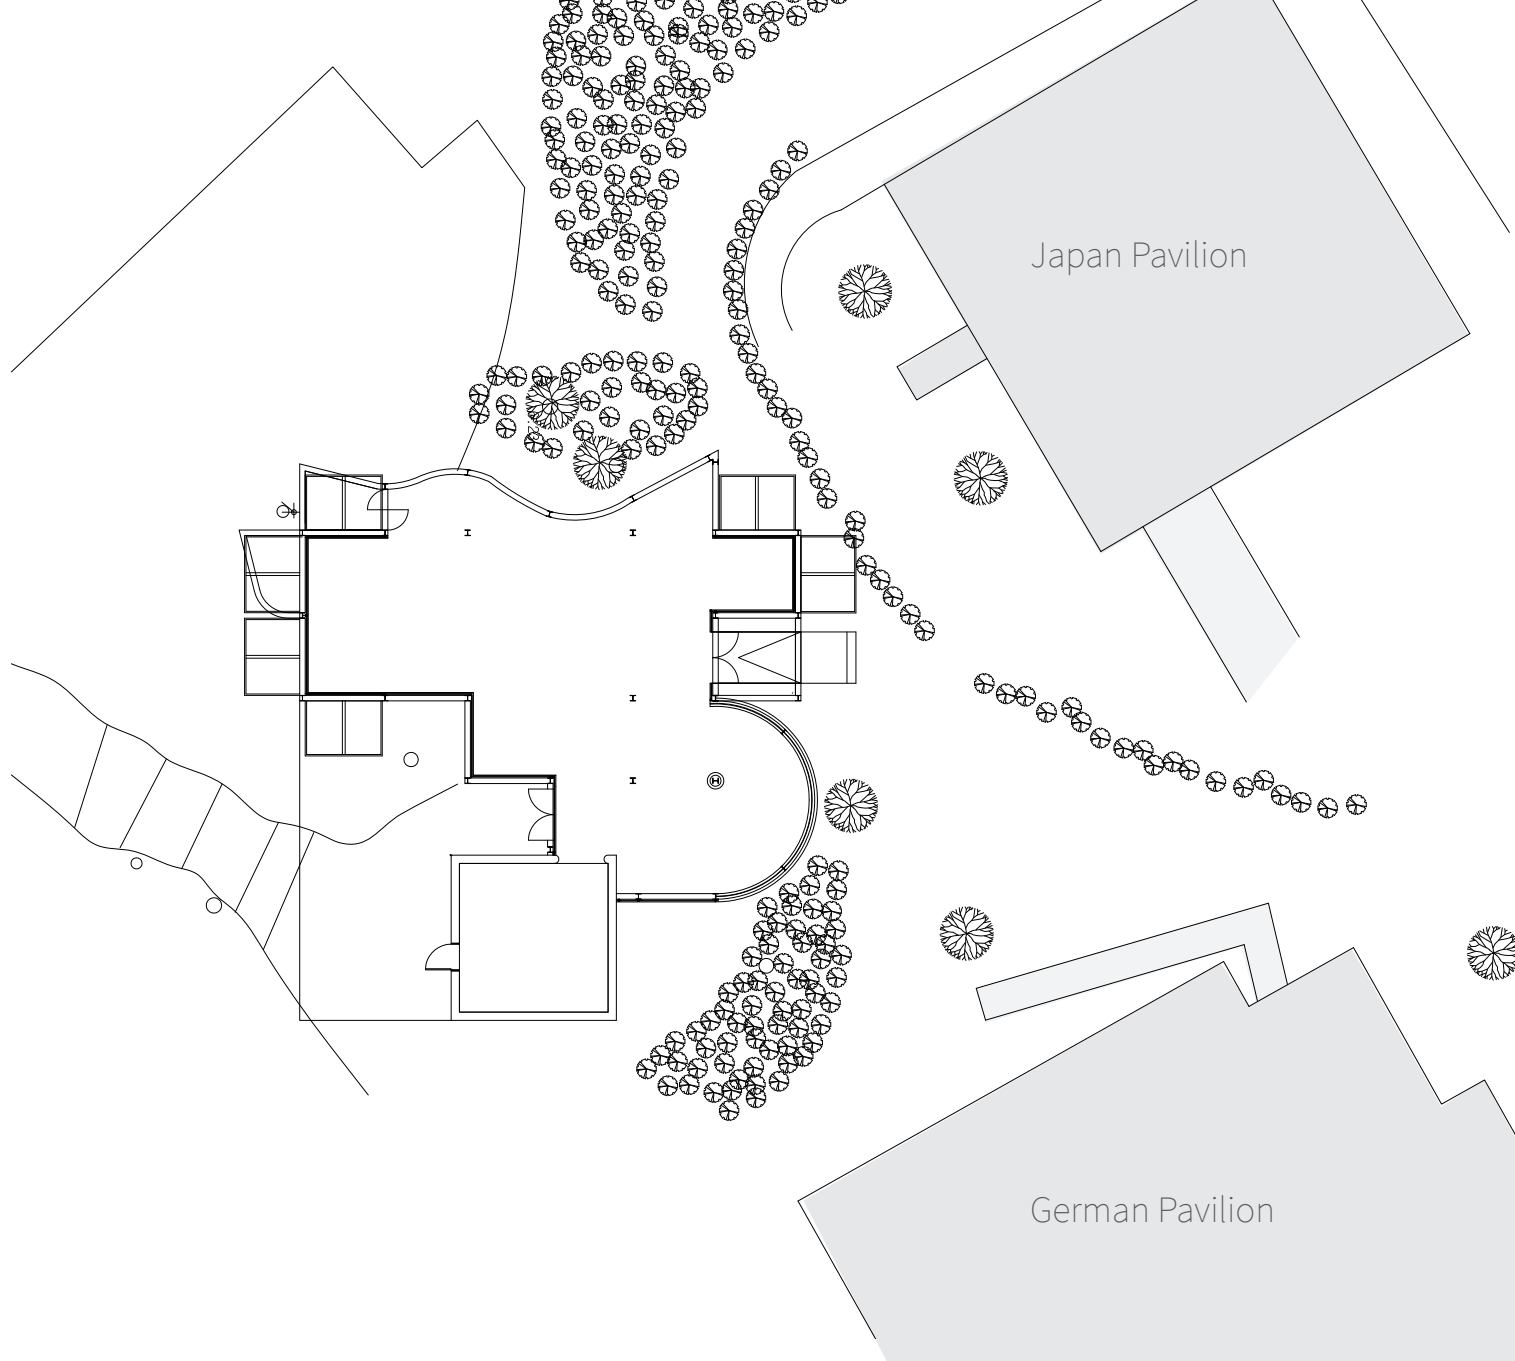

Constraints sparking creativity :The FAR Game

Padiglione Germania

British Pavilion

5.1	6	7 (stagionale)
1	4.1	6
Venezia, IT - Prano, SI	2 (stagionale)	1
5.1	7 (stagionale)	6
4.1	6	7 (stagionale)
Pirano		

Japan Pavilion

German Pavilion

Venezia Biennale

Korean Pavilion

concept of exhibition

plan +1,000

Floor Plan

Ceiling Plan

Roof Plan